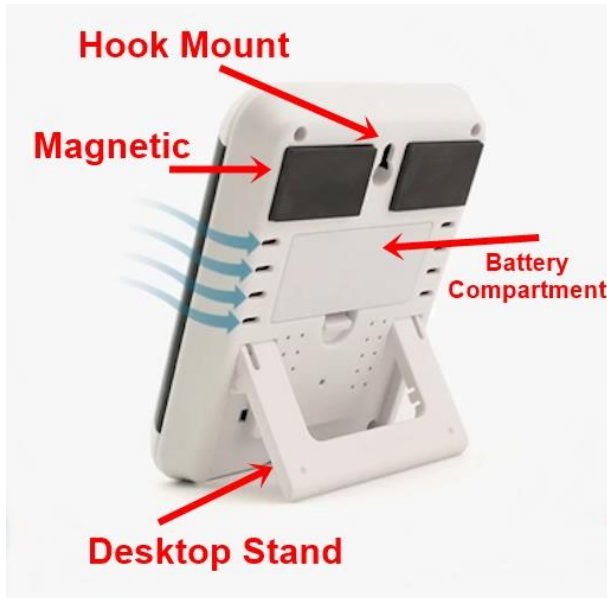

- °F/°C Switcher
- Touch Screen
- Backlight
- All Time/24HRs
- Trend Indicator
- Big Screen