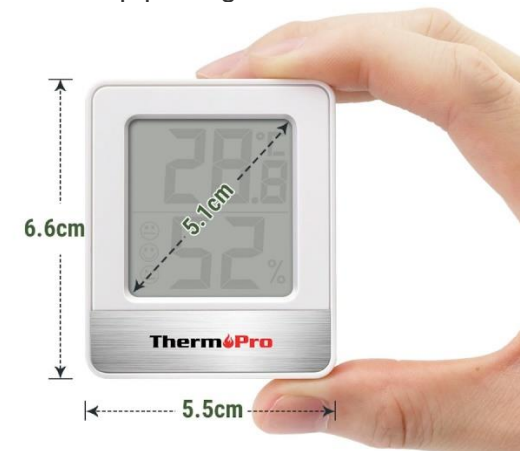

ThermoPro TP49 LCD Digital Indoor Hygrometer Temperature & Humidity

SKU: THEPROTP49WH
Manufacture warranty period: 12 months
Country of Origin: China

Description:

With highly accurate readings and a wide measurement range, TP49 is the perfect thermo-hygrometer to keep your environment conditions optimal. Room temperature monitor features a face icon indicator to show the comfort level to ensure you're always aware of changes to your environment with just a quick glance. With multiple mounting options, you can put the device anywhere, it can be used as office thermometer, desk thermometer, refrigerator thermometer, reptile thermometer and more!

Features:

- Display temperature and humidity
- Fast response and high accuracy
- Comfort level indicator
- °C / °F unit selectable
- 18-24 months long battery life
- Strong magnet or hanging hole for Wall Hanging
- Durable stand for desktop placing

Specifications:

- Temperature
 - Range: -50~+70°C (-58~+158°F)
 - Resolution: 0.1 °C (0.1° F)
 - Accuracy: ± 1°C (1.8°F)
- Humidity
 - Range: 10%~99%RH
 - Resolution: 1%RH
 - Accuracy: ±2% (30% to 80%); ±3%RH (other)
- Refresh rate: 10 seconds
- Comfort Indicator: Face icon (Dry, Comfort, Wet)
- Operation temperature: +10~60°C
- Power supply: 1.5V (AAA size) X 1
- Product dimension: 66 x 55 x 15mm
- Weight: approx. 46g
- Storage condition:
 - Temperature: -20°C~60°C
 - Humidity: 20~80%RH