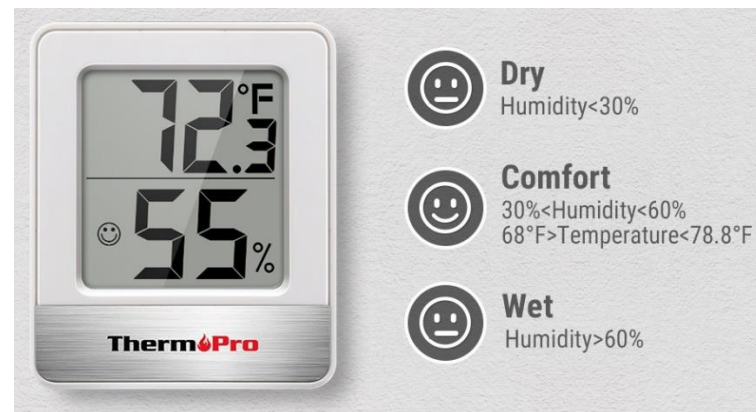

Package Includes:

- 1 x Temperature and humidity monitor
- 1 x AAA battery
- 1 x User Manual