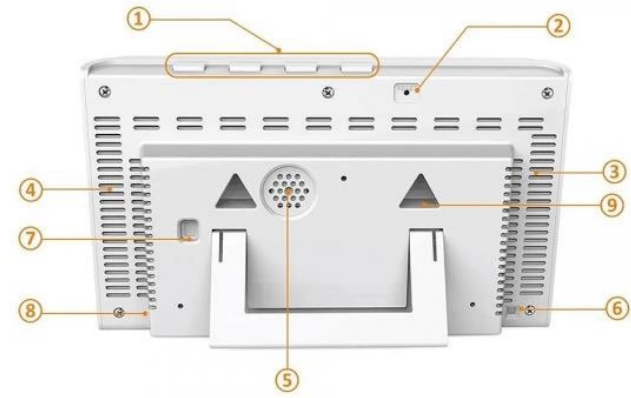

- 1 x P20C Meter
- 1x USB Data/Charging cable
- 1 x User Guide

Package Dimension:

- 260 x 240 x 50mm
- Weight: 0.95 KG

① Buttons	④ Air Outlet	⑦ Ventilation Hole
② Reset Hole	⑤ CO ₂ Sensor	⑧ USB/Charging Port
③ Air Inlet	⑥ Temp&Humidity Sensor	⑨ Wall Mounting Holes