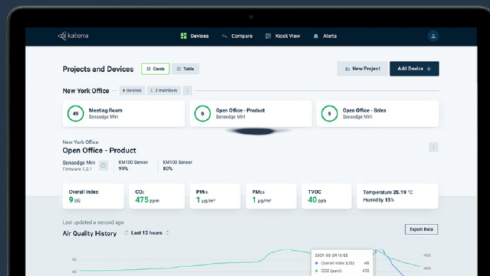

Your solution to a cleaner air

USB connection

SENSOR MODULES

- PM2.5
- TVOC
- CO2
- Temperature
- Relative humidity

DASHBOARD & APP

Use the Kaiterra Dashboard to monitor and manage your devices in one portal, and use the Kaiterra app to stay on top of your air even on the go.

Kaiterra app for monitoring

Kaiterra dashboard for monitoring

Sensedge SE-100

Product of Switzerland

DESCRIPTION

- A gadget that monitors air quality accurately
- Records real-time and historical data
- Identify pollution sources in the environment
- Applicable in office and industrial buildings to help optimize indoor air

PRODUCT FEATURES

- Interchangeable modules
- Wifi/Ethernet 802.3/Modbus RS-485
- 8GB memory storage
- 8 hours battery life
- Supports micro SD card
- Touchscreen
- Quick response time

WHY CHOOSE SENSEEDGE SE-100?